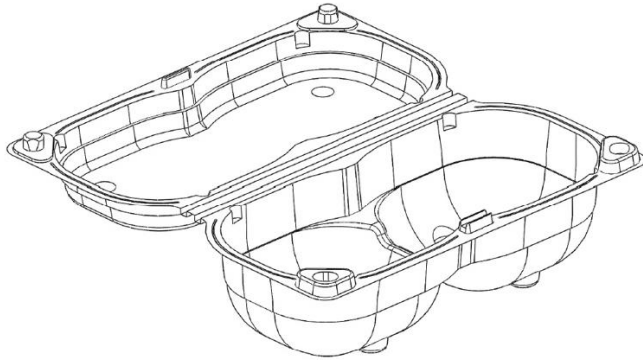

2 Count Tomato Bubble Clamshell 255TB

Item number: **3315**

Product Information

Product Dimension in mm (L x W x H):	7 x 3 5/8 x 2 3/4
Product Gram weight:	16g
Case Dimension (in inches):	23 3/4 x 15 3/8 x 22 1/4
Case Pack:	600
Gross Weight (in lbs.):	24
Net Weight (in lbs.):	22
Pallet Pattern (TI x HI)	5 x 4
Sustainable:	Yes
Color:	Clear
Material:	PET
Shape:	Rectangle
Product Type:	Clamshell
Ounce Capacity:	N/A