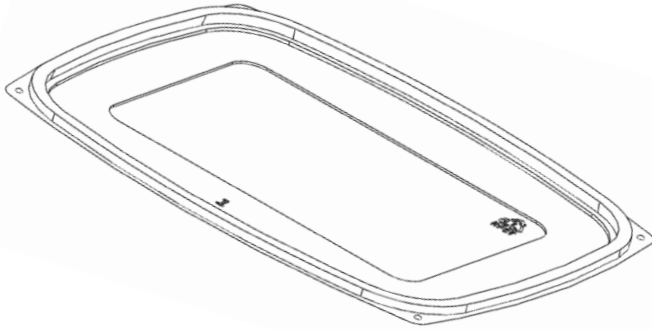

24/32oz Deli Lid

Item number: **3326**

Corresponding Items:

- o 3324
- o 3325

Product Information

Product Dimension in (Lx W x H)	7 1/2 x 6 7/16 x 5/16
Product Gram weight:	12g
Case Dimension (in inches):	20 1/2 x 13 x 15
Case Pack:	400
Gross Weight (in lbs.):	12 lbs
Net Weight (in lbs.):	10 lbs
Pallet Pattern (TI x HI)	7 x 6
Sustainable:	Yes
Color:	Clear
Material:	PET
Shape:	Rectangle
Product Type:	Lid
Ounce Capacity:	N/A