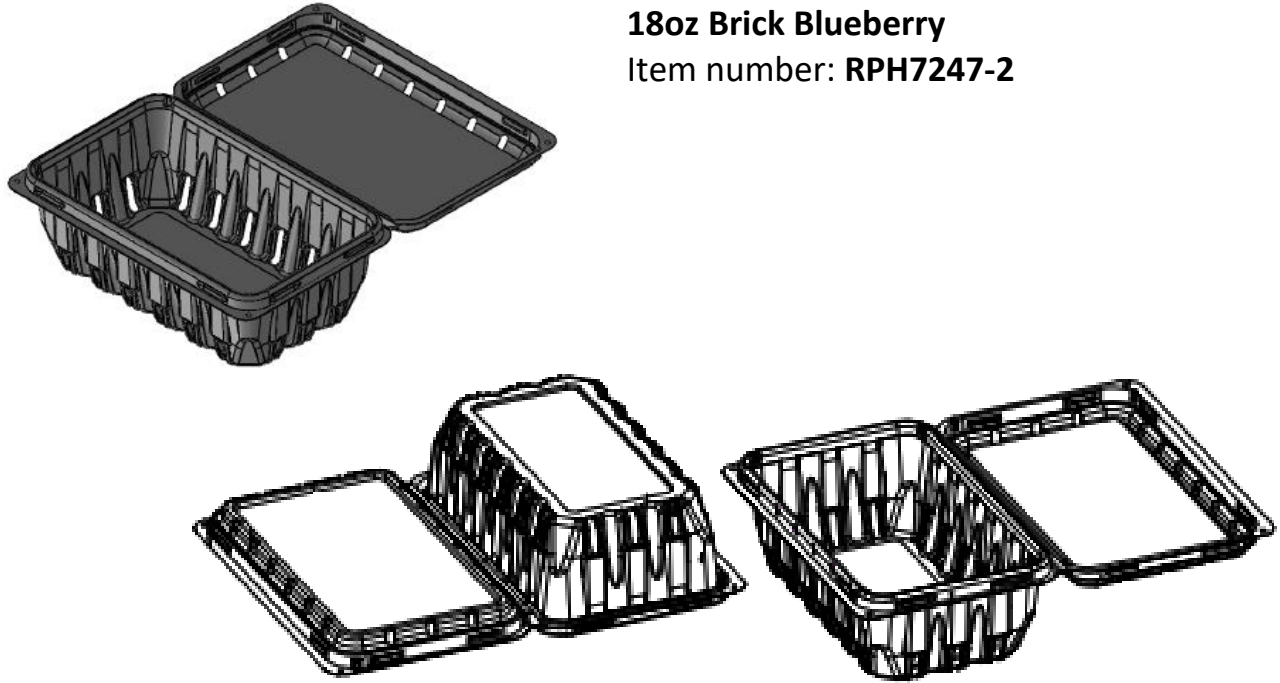

**18oz Brick Blueberry**  
 Item number: **RPH7247-2**

## Product Information

<b>Product Dimension in (L x W x H):</b>	7 5/16 x 4 3/4 x 2 5/8
<b>Product Gram weight:</b>	24g
<b>Case Dimension (in inches):</b>	19 1/4 x 15 7/8 x 14 1/2
<b>Case Pack:</b>	240
<b>Gross Weight (in lbs.):</b>	14lbs
<b>Net Weight (in lbs.):</b>	12lbs
<b>Pallet Pattern (TI x HI)</b>	6x6
<b>Sustainable:</b>	Yes
<b>Color:</b>	Clear
<b>Material:</b>	PET
<b>Shape:</b>	Rectangular
<b>Product Type:</b>	Clamshell
<b>Capacity:</b>	18oz